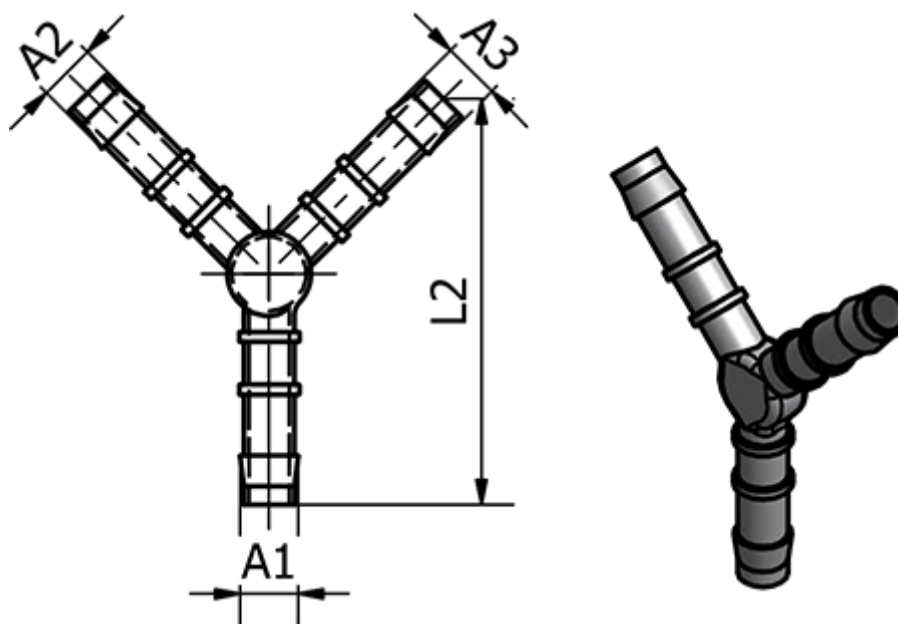

Data Sheet

Article number: 58635616

Description: Tube Connector 36.616, Ø13/ Ø13/ Ø13
Y-connector

Measures

Ext. Hose Diameter A1 = 13

Ext. Hose Diameter A2 = 13

Ext. Hose Diameter A3 = 13

L2 = 65